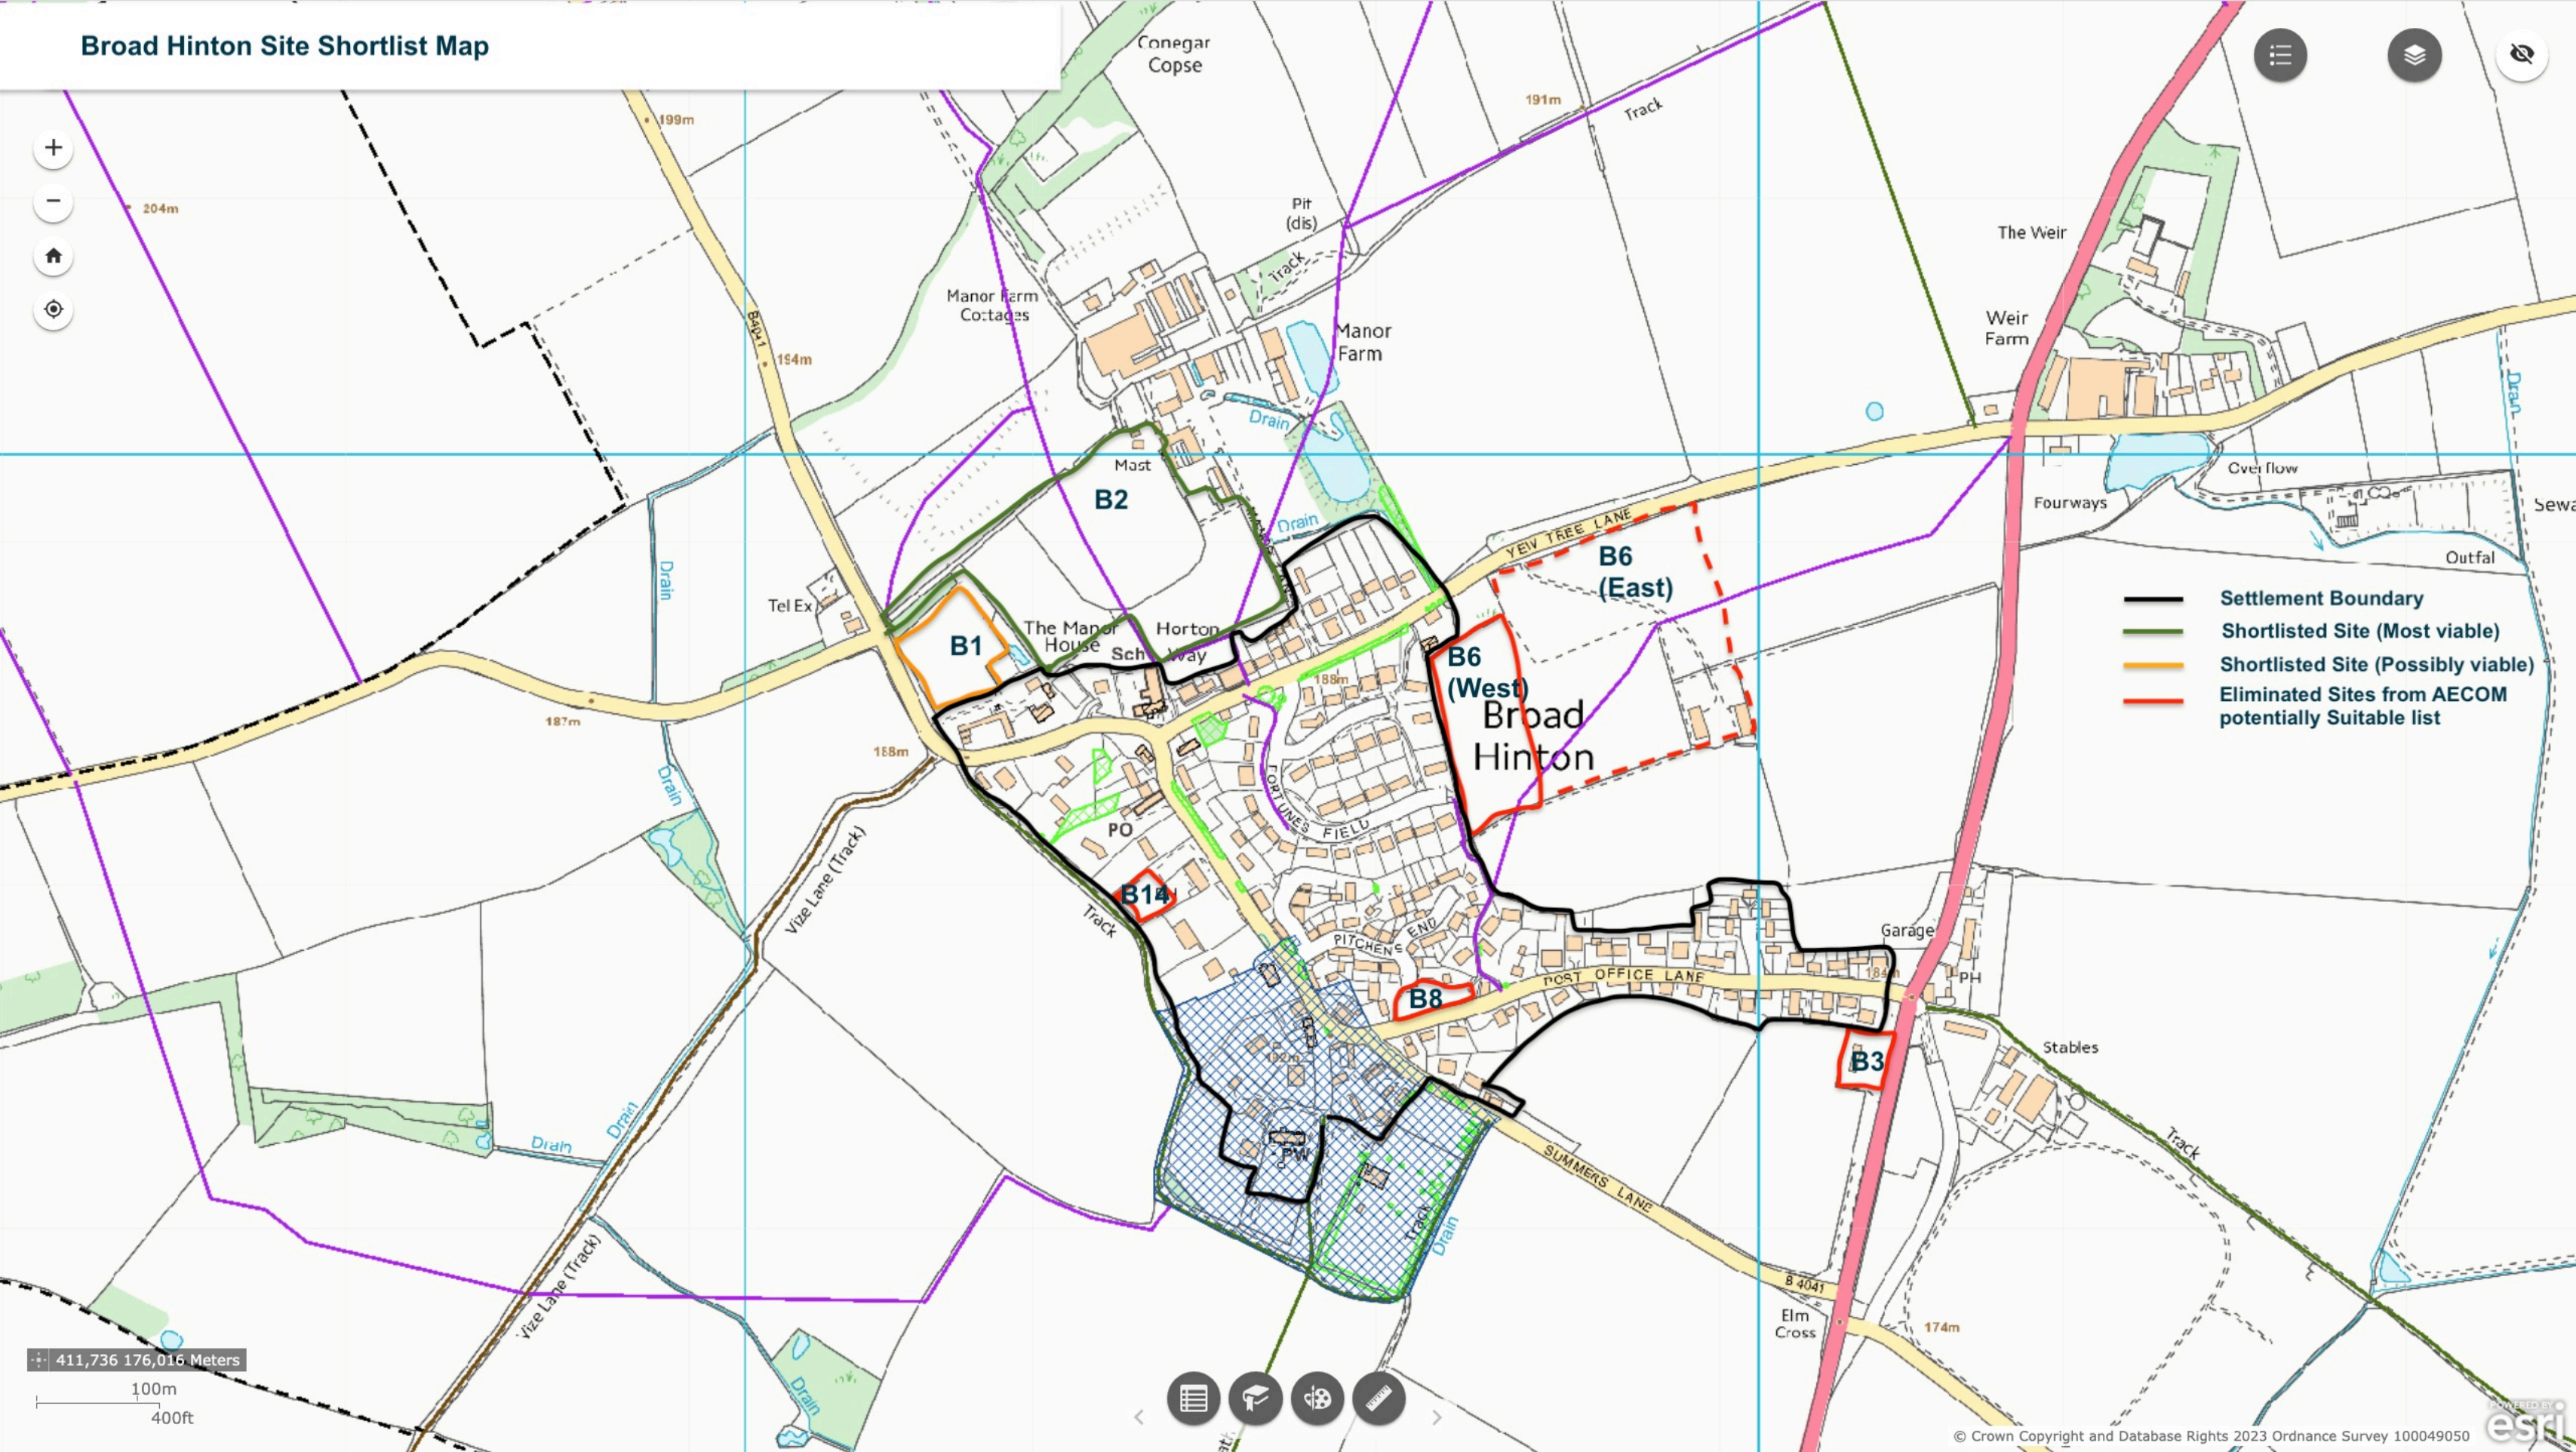

Broad Hinton Site Shortlist Map

- Settlement Boundary**
- Shortlisted Site (Most viable)**
- Shortlisted Site (Possibly viable)**
- Eliminated Sites from AECOM potentially Suitable list**

411,736 176,016 Meters
100m
400ft